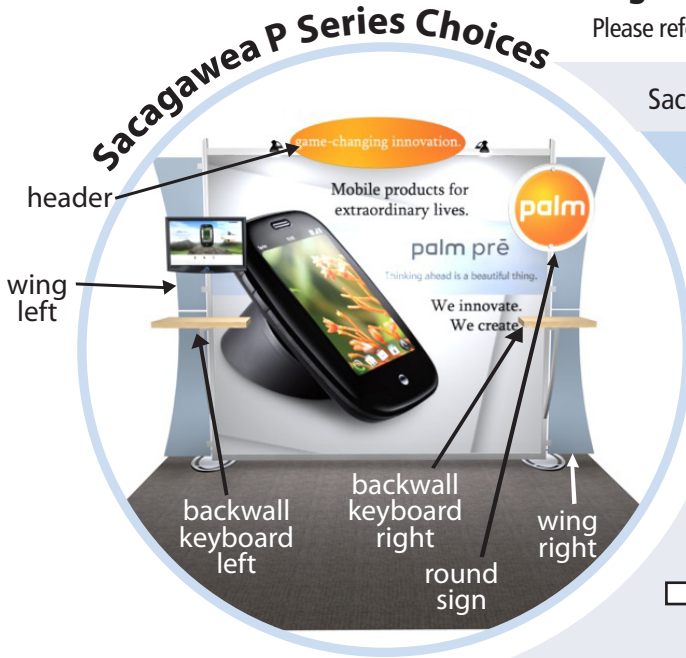

## Sacagawea P Series Portable Hybrid Displays

Please refer to the **specific** 10 foot or 20 foot **kit** for **available options**.

Sacagawea Portable Hybrid Display Kit # \_\_\_\_\_